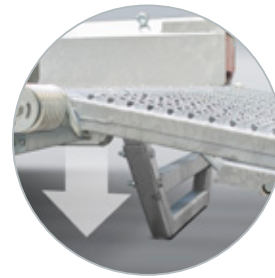

## Terrax: professional equipment

Professionals can rely on the quality of Hulco Terrax plant trailers and load them to the max – a challenge the Terrax is built for. The strong chassis with its many tubular profiles creates an excellent loading floor support. The low floor height, in conjunction with the robust tailgate ramp, shovel-support, multiple tie-down points and integrated lights, makes the Terrax a professional tool, ideal for excavators, platform machines and shovels.

Terrax tandem

Terrax tridem

Terrax Go-Getter tandem

Terrax Go-Getter tridem

Optional mesh sides of 70 cm

Integrated rear lighting

Safe lockers

Robust tailgate ramp provided with torsion springs

Extremely strong platform support because of the many bearers

Integrated rear lighting

Many fixed tie-down possibilities

Integrated propstands on tailgate ramp (no extra propstands needed)

Standard equipped with excavator bucket support on the A-frame