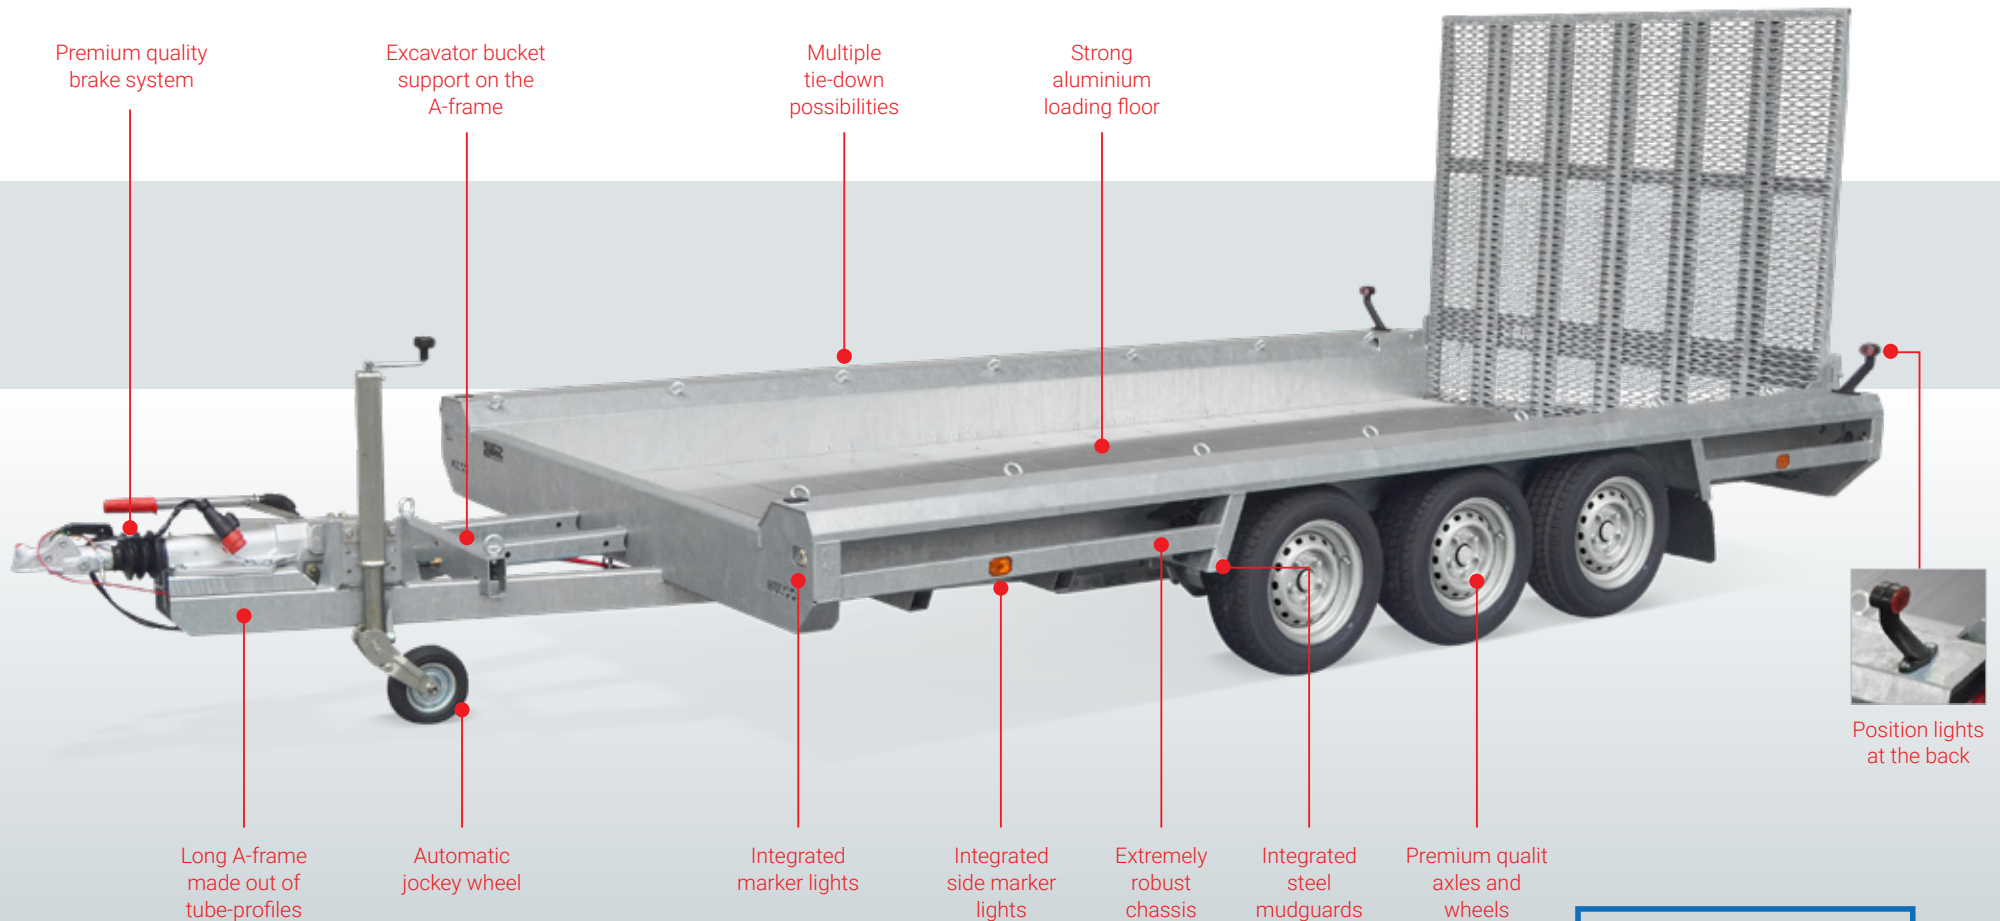

## Terrax: professional equipment

Professionals can rely on the quality of Hulco Terrax plant trailers and load them to the max – a challenge the Terrax is built for. The strong chassis with its many tubular profiles creates an excellent loading floor support. The low floor height, in conjunction with the robust tailgate ramp, shovel-support, multiple tie-down points and integrated lights, makes the Terrax a professional tool, ideal for excavators, platform machines and shovels.

Extremely strong platform support because of the many bearers

Integrated rear lighting

Many fixed tie-down possibilities

Integrated propstands on tailgate ramp (no extra propstands needed)

Standard equipped with excavator bucket support on the A-frame

Very small slope angle

Accessory: winch with support

Premium quality brake system

Excavator bucket support on the A-frame

Multiple tie-down possibilities

Strong aluminium loading floor

Long A-frame made out of tube-profiles

## Plant trailers Terrax-Basic

Hulco has established a professional range of plant trailers. The Terrax-Basic models have been specially designed for smaller vehicles and machines. The Terrax-Basic is equipped with a high-grip plywood loading floor, ideal for transporting ATVs, quads, garden machines, and lawn mowers.