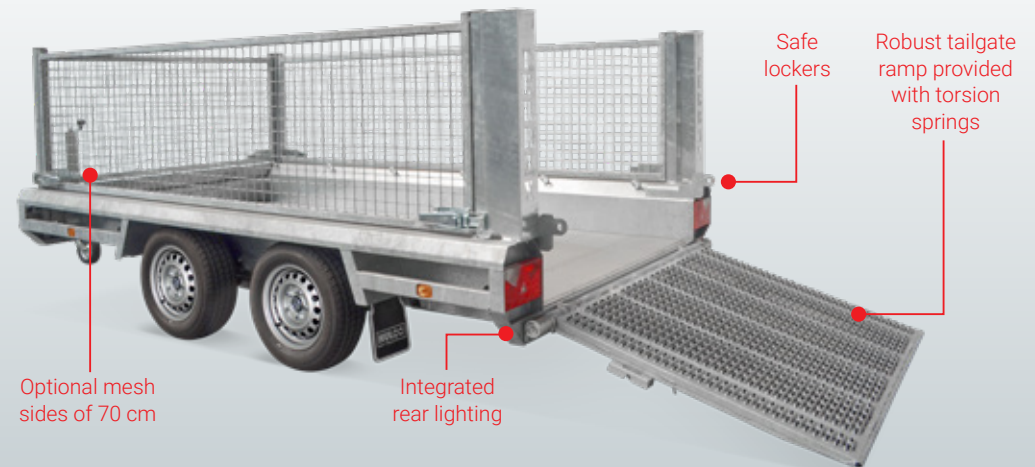

## Terrax: professional equipment

Professionals can rely on the quality of Hulco Terrax plant trailers and load them to the max – a challenge the Terrax is built for. The strong chassis with its many tubular profiles creates an excellent loading floor support. The low floor height, in conjunction with the robust tailgate ramp, shovel-support, multiple tie-down points and integrated lights, makes the Terrax a professional tool, ideal for excavators, platform machines and shovels.

Terrax tandem

Terrax tridem

Terrax Go-Getter tandem

Terrax Go-Getter tridem

Optional mesh sides of 70 cm

Integrated rear lighting

Safe lockers

Robust tailgate ramp provided with torsion springs

Extremely strong platform support because of the many bearers

Integrated rear lighting

Many fixed tie-down possibilities

Integrated propstands on tailgate ramp (no extra propstands needed)

Standard equipped with excavator bucket support on the A-frame

Very small slope angle

Accessory: winch with support

Premium quality brake system

Excavator bucket support on the A-frame

Multiple tie-down possibilities

Strong aluminium loading floor

Long A-frame made out of tube-profiles