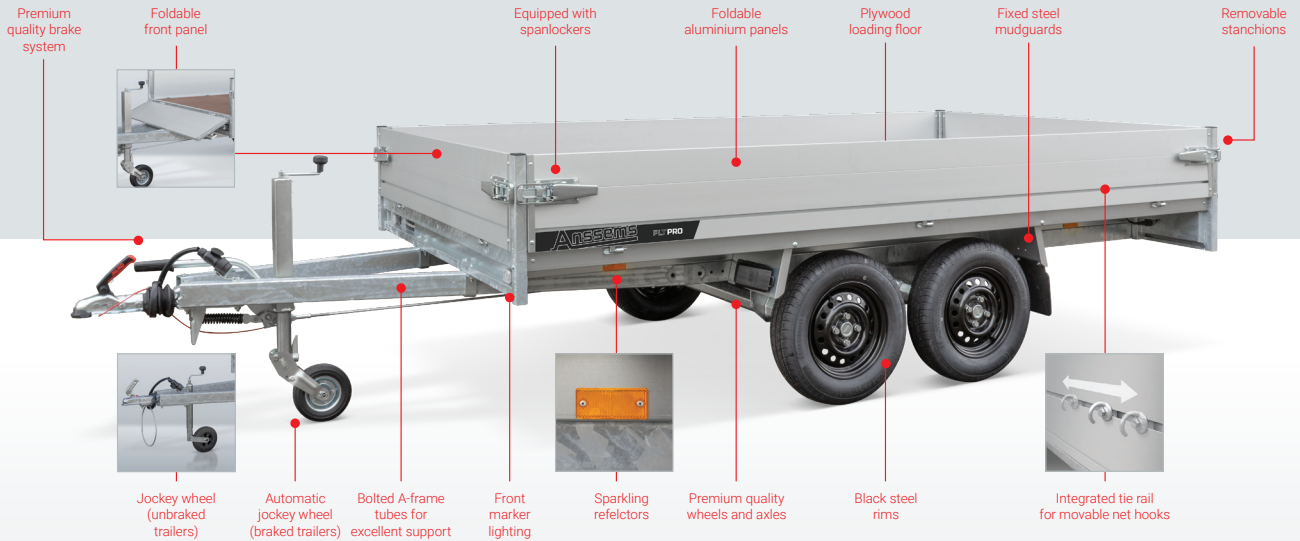

Often bought with:

- Extension sides
- Mesh sides
- Flat cover and front ladder rack
- High cover