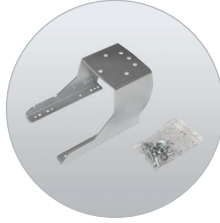

Anssems PLT-Pro

Customisation with original PLT-Pro accessories

The accessories offer countless possibilities so that the flatbed trailer fits the user's needs perfectly, whether you use the PLT-Pro professionally or for private use. Check out the possibilities Anssems offers you below.

Accessory:
universal aluminium
ramps

Accessory:
spare wheel

Accessory:
spare wheel support

Accessory: net hooks for
integrated railing

Accessory:
axle shock absorbers

Accessories	PLT-1 750 251x150 Pro	PLT-2 750 251x150 Pro	PLT-1 1350 251x150 Pro	PLT-2 1350 251x150 Pro	PLT-2 2000 251x150 Pro	PLT-1 750 305x150 Pro	PLT-2 750 305x150 Pro	PLT-2 1350 305x150 Pro	PLT-2 2000 305x150 Pro	PLT-2 750 330x180 Pro	PLT-2 2000 330x180 Pro
Flat cover	✓	✓	✓	✓	✓	✓	✓	✓	✓	✓	✓
Universal aluminium ramps 150, 200 of 250 cm	✓	✓	✓	✓	✓	✓	✓	✓	✓	✓	✓
Spare wheel with support	✓	✓	✓	✓	✓	✓	✓	✓	✓	✓	✓
Axle shock absorbers	✗	✗	✓	✓	✓	✗	✗	✓	✓	✗	✓
Front ladder rack (H 50 cm)	✓	✓	✓	✓	✓	✓	✓	✓	✓	✓	✓
Mesh sides (H 70 cm)	✓	✓	✓	✓	✓	✓	✓	✓	✓	✓	✓
High cover (internal height 150 cm)	✓	✓	✓	✓	✓	✗	✗	✗	✗	✗	✗
High cover (internal height 165 cm)	✗	✗	✗	✗	✗	✓	✓	✓	✓	✗	✗
High cover (internal height 180 cm)	✗	✗	✗	✗	✗	✗	✗	✗	✗	✓	✓