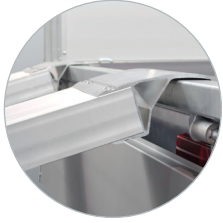

Accessory:
universal aluminium
ramps